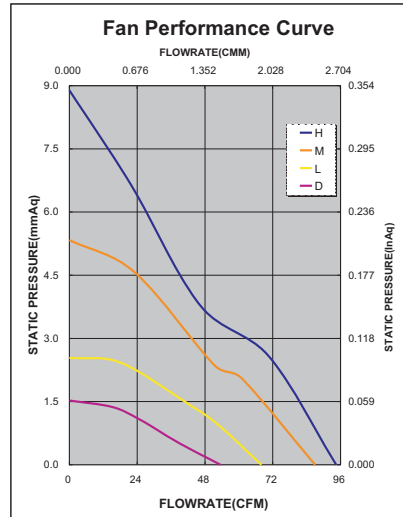

AA12038 CF SERIES

External Dimensions

Frame: Aluminum Alloy
Impeller: Plastic (UL: 94V-0)
Motor Structure: Shaded Pole Induction Motor.
Rotational direction CCW looking at rotor.
Lead wire: UL 1430 AWG 22
OPERATING TEMP*: -10°C~70°C
*: -10°C~60°C for fans with sleeve/ball combination bearings.

Specifications(Nominal)

*: Noise is measured at the distance of one (1) meter from the axis of intake.

Bearing type: ⊙=Ball ⊛=Sleeve ○=1B1S ●=Hypro bearing

Frame size (mm)	Model No.	Bearing System Type	Volt. (VAC)	Freq. (Hz)	Current (A)	Power (W)	Rated Speed (rpm)	Maximum AirFlow (CMM)	Maximum AirFlow (CFM)	Maximum Pressure (InAq)	Maximum Pressure (mmAq)	*Noise Level (dB/A)	Weight (g)
120x120x38	AA1281DB-AT(CF)	⊙ ⊛ ●	115	50/60	0.08/0.08	7.00/6.60	2300/1700	1.980/1.520	70.0/53.5	0.130/0.060	3.302/1.524	39.2/30.5	550
	AA1282DB-AT(CF)	⊙ ⊛ ●	230	50/60	0.04/0.04	8.10/7.70	2300/1700	1.980/1.520	70.0/53.5	0.130/0.060	3.302/1.524	39.2/30.5	
	AA1281LB-AT(CF)	⊙ ⊛ ●	115	50/60	0.12/0.11	9.00/8.70	2400/2200	2.150/2.020	76.0/71.5	0.180/0.100	4.572/2.540	40.1/37.9	
	AA1282LB-AT(CF)	⊙ ⊛ ●	230	50/60	0.06/0.05	9.80/9.40	2400/2200	2.150/2.020	76.0/71.5	0.180/0.100	4.572/2.540	40.1/37.9	
	AA1281MB-AT(CF)	⊙ ⊛ ●	115	50/60	0.18/0.15	13.80/12.40	2600/2800	2.310/2.460	81.5/87.0	0.240/0.210	6.196/5.334	41.0/42.0	
	AA1282MB-AT(CF)	⊙ ⊛ ●	230	50/60	0.08/0.07	13.80/12.50	2600/2800	2.310/2.460	81.5/87.0	0.240/0.210	6.196/5.334	41.0/42.0	
	AA1281HB-AT(CF)	⊙ ⊛ ●	115	50/60	0.24/0.19	17.00/14.00	2600/2900	2.410/2.750	85.0/97.0	0.310/0.350	7.900/8.870	42.2/44.5	
	AA1282HB-AT(CF)	⊙ ⊛ ●	230	50/60	0.11/0.09	17.10/14.80	2600/2900	2.410/2.750	85.0/97.0	0.310/0.350	7.900/8.870	42.2/44.5	

Specifications subject to change without notice.