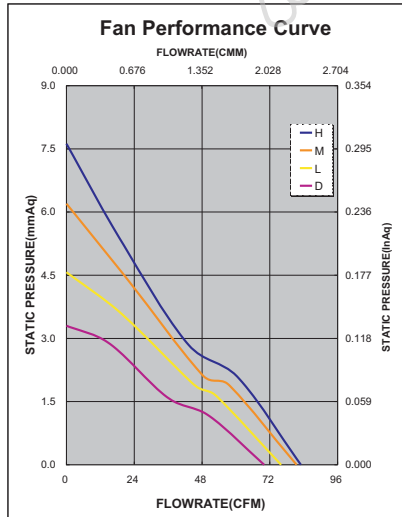

AA12038 CF SERIES

External Dimensions

Frame: Aluminum Alloy
Impeller: Plastic (UL: 94V-0)
Motor Structure: Shaded Pole Induction Motor.
Rotational direction CCW looking at rotor.
Lead wire: UL 1430 AWG 22
OPERATING TEMP*: -10°C~70°C
*: -10°C~60°C for fans with sleeve/ball combination bearings.

Specifications(Nominal)

*: Noise is measured at the distance of one (1) meter from the axis of intake.

Bearing type: ⊙=Ball ⊛=Sleeve ○=1B1S ●=Hypro bearing

Frame size (mm)	Model No.	Bearing System Type	Volt. (VAC)	Freq. (Hz)	Current (A)	Power (W)	Rated Speed (rpm)	Maximum AirFlow (CMM)	Maximum AirFlow (CFM)	Maximum Pressure (InAq)	Maximum Pressure (mmAq)	*Noise Level (dB/A)	Weight (g)
120x120x38	AA1281DB-AT(CF)	⊙ ⊛ ●	115	50/60	0.08/0.08	7.00/6.60	2300/1700	1.980/1.520	70.0/53.5	0.130/0.060	3.302/1.524	39.2/30.5	550
	AA1282DB-AT(CF)	⊙ ⊛ ●	230	50/60	0.04/0.04	8.10/7.70	2300/1700	1.980/1.520	70.0/53.5	0.130/0.060	3.302/1.524	39.2/30.5	
	AA1281LB-AT(CF)	⊙ ⊛ ●	115	50/60	0.12/0.11	9.00/8.70	2400/2200	2.150/2.020	76.0/71.5	0.180/0.100	4.572/2.540	40.1/37.9	
	AA1282LB-AT(CF)	⊙ ⊛ ●	230	50/60	0.06/0.05	9.80/9.40	2400/2200	2.150/2.020	76.0/71.5	0.180/0.100	4.572/2.540	40.1/37.9	
	AA1281MB-AT(CF)	⊙ ⊛ ●	115	50/60	0.18/0.15	13.80/12.40	2600/2800	2.310/2.460	81.5/87.0	0.240/0.210	6.196/5.334	41.0/42.0	
	AA1282MB-AT(CF)	⊙ ⊛ ●	230	50/60	0.08/0.07	13.80/12.50	2600/2800	2.310/2.460	81.5/87.0	0.240/0.210	6.196/5.334	41.0/42.0	
	AA1281HB-AT(CF)	⊙ ⊛ ●	115	50/60	0.24/0.19	17.00/14.00	2600/2900	2.410/2.750	85.0/97.0	0.310/0.350	7.900/8.870	42.2/44.5	
	AA1282HB-AT(CF)	⊙ ⊛ ●	230	50/60	0.11/0.09	17.10/14.80	2600/2900	2.410/2.750	85.0/97.0	0.310/0.350	7.900/8.870	42.2/44.5	

Specifications subject to change without notice.