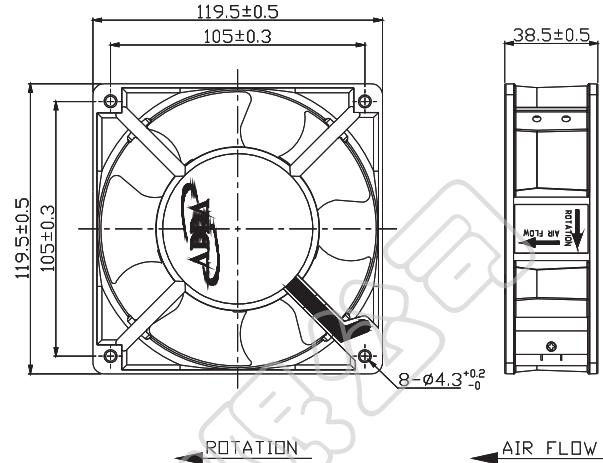

## External Dimensions

Frame: Aluminum Alloy  
 Impeller: Plastic (UL: 94V-0)  
 Motor Structure: Shaded Pole Induction Motor.  
 Rotational direction CCW looking at rotor.  
 Lead wire: UL 1430 AWG 22  
 OPERATING TEMP\*: -10°C~70°C  
 \*: -10°C~60°C for fans with sleeve/ball combination bearings.

## Specifications(Nominal)

\*: Noise is measured at the distance of one (1) meter from the axis of intake.

Bearing type: ⊙=Ball ⊛=Sleeve ○=1B1S ●=Hypro bearing

Frame size (mm)	Model No.	Bearing System Type	Volt. (VAC)	Freq. (Hz)	Current (A)	Power (W)	Rated Speed (rpm)	Maximum AirFlow (CMM)	Maximum AirFlow (CFM)	Maximum Pressure (InAq)	Maximum Pressure (mmAq)	*Noise Level (dB/A)	Weight (g)
120x120x38	AA1281DB-AT(CF)	⊙ ⊛ ●	115	50/60	0.08/0.08	7.00/6.60	2300/1700	1.980/1.520	70.0/53.5	0.130/0.060	3.302/1.524	39.2/30.5	550
	AA1282DB-AT(CF)	⊙ ⊛ ●	230	50/60	0.04/0.04	8.10/7.70	2300/1700	1.980/1.520	70.0/53.5	0.130/0.060	3.302/1.524	39.2/30.5	
	AA1281LB-AT(CF)	⊙ ⊛ ●	115	50/60	0.12/0.11	9.00/8.70	2400/2200	2.150/2.020	76.0/71.5	0.180/0.100	4.572/2.540	40.1/37.9	
	AA1282LB-AT(CF)	⊙ ⊛ ●	230	50/60	0.06/0.05	9.80/9.40	2400/2200	2.150/2.020	76.0/71.5	0.180/0.100	4.572/2.540	40.1/37.9	
	AA1281MB-AT(CF)	⊙ ⊛ ●	115	50/60	0.18/0.15	13.80/12.40	2600/2800	2.310/2.460	81.5/87.0	0.240/0.210	6.196/5.334	41.0/42.0	
	AA1282MB-AT(CF)	⊙ ⊛ ●	230	50/60	0.08/0.07	13.80/12.50	2600/2800	2.310/2.460	81.5/87.0	0.240/0.210	6.196/5.334	41.0/42.0	
	AA1281HB-AT(CF)	⊙ ⊛ ●	115	50/60	0.24/0.19	17.00/14.00	2600/2900	2.410/2.750	85.0/97.0	0.310/0.350	7.900/8.870	42.2/44.5	
	AA1282HB-AT(CF)	⊙ ⊛ ●	230	50/60	0.11/0.09	17.10/14.80	2600/2900	2.410/2.750	85.0/97.0	0.310/0.350	7.900/8.870	42.2/44.5	